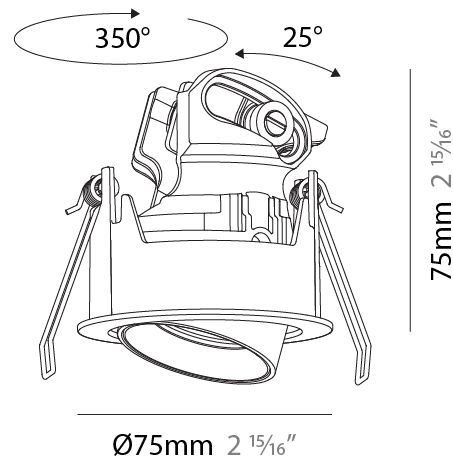

GENERAL

Series: Invader Compact
Subseries: Invader Compact Adjustable
Brand: Prolicht
Division: Architectural
Mounting Type: Recessed
Mounting Location: Ceiling
Subcategory: Downlight

PHYSICAL

Shape: Round
Diameter (mm): 75
Diameter (in): 2 15/16
Height (mm): 75
Height (in): 2 15/16
Ceiling Thickness (mm): 1 - 25
Ceiling Thickness (in): 1/16 - 1
Min. Recessing Depth (mm): 85
Min. Recessing Depth (in): 3 3/8
Light Distribution: Downlight
Fixture Finish: SSR / BKV / CWI / CRY / HAB / UFT / ITA / RUA / FTG / MYG / LOD / PUS / FRO / FUP / KIA / POP / BLS / SPG / MEY / GOH / GUM / CHC / COM / ABZ / JAG / OBR / MOS / ROR
Fixture Material: Aluminum
Cut-out Measurements: D. 68mm / 2 11/16"

ELECTRICAL

Lamp Type: LED (Zhaga Standard)
Input Wattage (W): 11
Total Output Wattage (W): 10
Dimming: Dali Dimming
Driver Included: No
Driver Location: Recessed Housing
Driver Type: Constant Current - 120Vac
Housing: See Components
Input Voltage (V): 120
Constant Current (MA): 250

LED

Number of LEDs: 1
Color Temperature (°K): Warm Dim
Max. Delivered Lumen (lm): 862
Nominal Lumen (lm): 1004
CRI: >90 CRI
Lamp Life (hrs): 50000

OPTICAL

Reflector°: 24 / 40 / 54
Adjustability: Rotational 350° / Tilt 25°

RATINGS AND CERTIFICATIONS

Certified By: Certified for North American Standards
IP rating: IP40