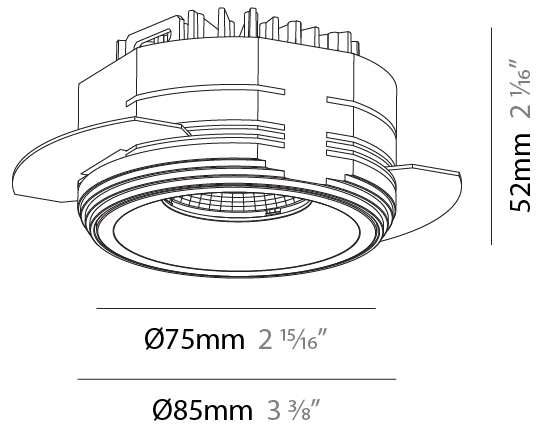

GENERAL

Series: Invader Compact
Subseries: Invader Compact
Brand: Prolicht
Division: Architectural
Mounting Type: Trimless
Mounting Location: Ceiling
Subcategory: Downlight

PHYSICAL

Shape: Round
Diameter (mm): 75
Diameter (in): 2 15/16
Height (mm): 52
Height (in): 2 1/8
Ceiling Thickness (mm): 10 / 12.5 / 15 / 25
Ceiling Thickness (in): 3/8 or 1/2 or 9/16 or 1
Min. Recessing Depth (mm): 60
Min. Recessing Depth (in): 2 3/8
Light Distribution: Downlight
Fixture Finish: SSR / BKV / CWI / CRY / HAB / UFT / ITA / RUA / FTG / MYG / LOD / PUS / FRO / FUP / KIA / POP / BLS / SPG / MEY / GOH / GUM / CHC / COM / ABZ / JAG / OBR / MOS / ROR
Fixture Material: Aluminum
Cut-out Measurements: D. 86mm / 3 3/8"
Upon Request: Unique Sizes Unique Ceiling Thickness

ELECTRICAL

Lamp Type: LED (Zhaga Standard)
Input Wattage (W): 11
Total Output Wattage (W): 10
Dimming: Dali Dimming
Driver Included: No
Driver Location: Recessed Housing
Driver Type: Constant Current - 120Vac
Housing: See Components
Input Voltage (V): 120
Constant Current (MA): 250mA

LED

Number of LEDs: 1
Color Temperature (°K): Warm Dim
Max. Delivered Lumen (lm): 898
Nominal Lumen (lm): 1004
CRI: >90 CRI
Lamp Life (hrs): 50000

OPTICAL

Reflector°: 16 / 36 / 56
Upon Request: Special Beam Angles

RATINGS AND CERTIFICATIONS

Certified By: Certified for North American Standards
IP rating: IP44