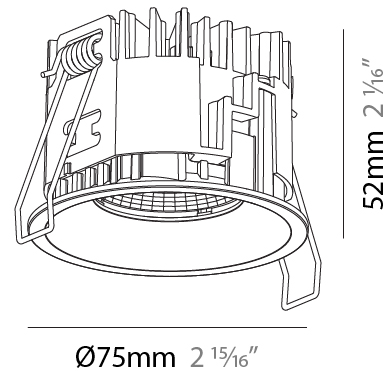

GENERAL

Series: Invader Compact
Subseries: Invader Compact
Brand: Prolicht
Division: Architectural
Mounting Type: Recessed
Mounting Location: Ceiling
Subcategory: Downlight

PHYSICAL

Shape: Round
Diameter (mm): 75
Diameter (in): 2 ¹⁵/₁₆
Height (mm): 52
Height (in): 2 ¹/₁₆
Ceiling Thickness (mm): 1 - 25
Ceiling Thickness (in): 1/16 - 1
Min. Recessing Depth (mm): 55
Min. Recessing Depth (in): 2 ³/₁₆
Light Distribution: Downlight
Fixture Finish: [SSR / BKV / CWI / CRY / HAB / UFT / ITA / RUA / FTG / MYG / LOD / PUS / FRO / FUP / KIA / POP / BLS / SPG / MEY / GOH / GUM / CHC / COM / ABZ / JAG / OBR / MOS / ROR](#)
Fixture Material: Aluminum
Cut-out Measurements: D. 68mm / 2 11/16"

ELECTRICAL

Lamp Type: LED (Zhaga Standard)
Input Wattage (W): 12
Total Output Wattage (W): 9
Dimming: Tri-Mode (Non-Dimming and Phase Dimming (120Vac only) and 0-10V Dimming)
Driver Included: No
Driver Location: Recessed Housing
Driver Type: Constant Current - 120Vac
Driver Class: Class 2
Housing: See components
Input Voltage (V): 120 - 277
Constant Current (MA): 500mA

LED

Number of LEDs: 1
Color Temperature (°K): [2700 / 3000 / 3500 / 4000](#)
Max. Delivered Lumen (lm): 1012 / 1059 / 1098 / 1123
Nominal Lumen (lm): 1141 / 1194 / 1238 / 1266
CRI: >90 CRI
Lamp Life (hrs): 50000

OPTICAL

Reflector°: [18 / 36 / 56](#)

RATINGS AND CERTIFICATIONS

Certified By: Certified for North American Standards
IP rating: IP44